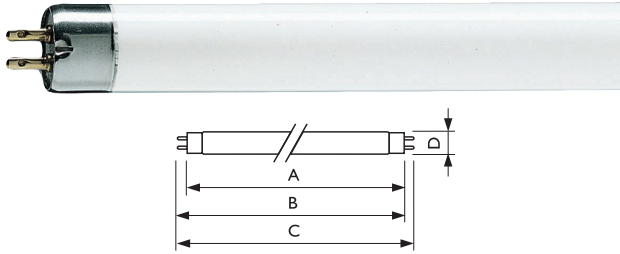

TL Miniature

Miniature tubes with 16mm diameter. Suited to orientation or compact lighting applications, and where space is limited.

Product ID	A max.	B max.	C max.	D max.
6W TL	212.1	219.2	226.3	16
8W TL	288.3	295.4	302.5	16
13W TL	516.9	524	531.1	16

Dimensions in mm

TL Miniature

Shortcode	Wattage (W)	Cap Base	Luminous Flux Lamp (lm)	Average Lifetime (hrs)	Colour Rendering Index (Ra)	Colour Temperature (K)	Min Order Quantity	Carton Quantity
TL6W33	6	G5	260	10,000	60	4100	10	10
TL8W33	8	G5	410	5,000	60	4100	25	250
TL13W33	13	G5	930	8,000	60	4100	25	250